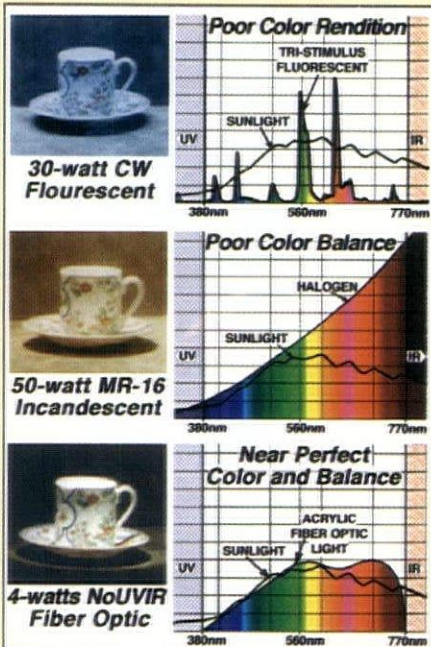

company profile

NoUVIR Research

NoUVIR Research has developed a unique patented fiber-optic technology with awesome performance along with a totally new and different way of doing business in lighting. Here is NoUVIR Research (and what lighting ought to be).

Light should be clean and bright, not loud.

We don't do:

- Bright pink sushi bars
- Purple dining pods
- Outside stuff visible from space

We do:

- Pure-white, stone-cold (zero infrared)
- Artifact safe (zero ultraviolet)
- Practical, fiber-optic end lighting

Lights should illuminate, not fixate.

We don't try to:

- Make bold statements
- Compete with what we light
- Become art

We do:

- Focus attention
- Bring out beauty
- Protect art and artifacts

Lighting should be a tool, not a problem.

We don't:

- Waste energy
- Scatter uncontrolled light
- Limit your creativity

We do give:

- Perfect aim
- Adjustable focus (5 to 50 degrees)
- Total control over intensity (no color change)

Lighting manufacturers should serve their customers, not make their customers serve them.

We don't:

- Change prices
- Overrun bids
- Force package deals

We do:

- Treat every customer alike
- Focus on your design needs
- Give lots of free help & fantastic service

*Check the photometry and read the warranty.
Nobody even comes close! No UV, No IR... NoUVIR.*