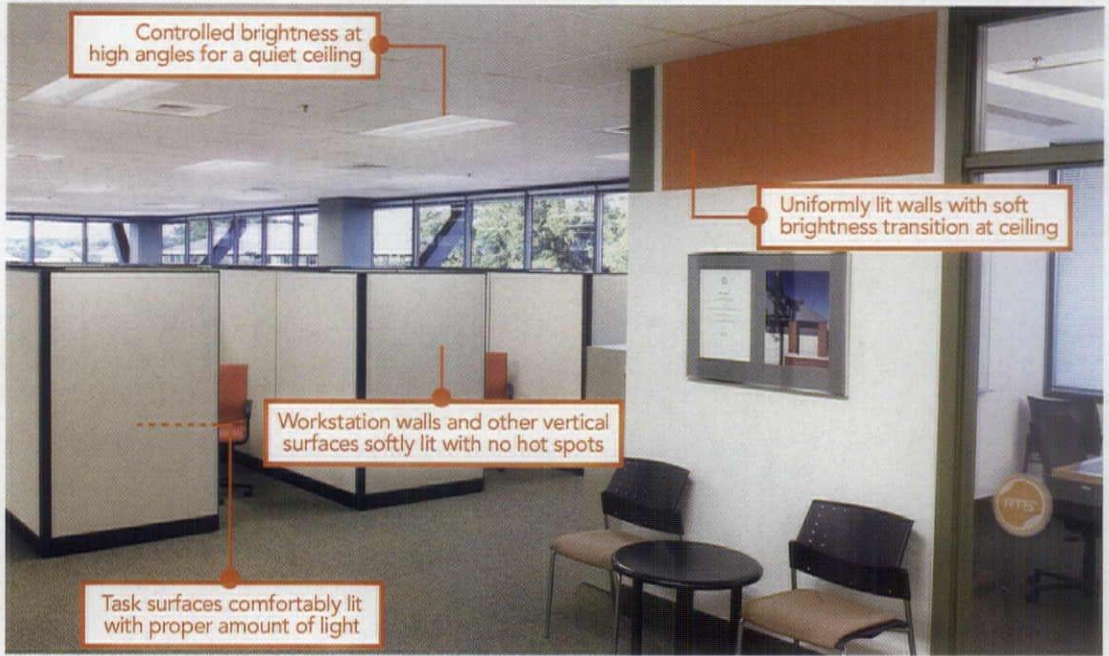

architectural lighting
ACE AWARDS
ARCHITECT'S CHOICE
FOR EXCELLENCE

Top 20 Manufacturer

Lithonia Lighting

Industry Insight

With all the distinct benefits of RT5, Lithonia Lighting is confident it is the next generation fluorescent lighting. "RT5 represents a breakthrough in recessed fluorescent lighting because it fills the space with volumetric light while being efficient, affordable, and unobtrusive," says Gary Trott, director of product development for Lithonia Lighting's Fluorescent Group. "It is a new and highly effective way of managing light."

Lithonia Lighting, one of North America's largest manufacturers of lighting equipment, has created a fixture that may very well be one of the industry's most significant advancements in fluorescent lighting. The new fluorescent recessed lighting fixture has been designed to replace standard parabolics with a softer, more comfortable light while using less energy.

RT5™ Volumetric Recessed Lighting uniformly illuminates the entire volume of the space, eliminating harsh shadows, dark walls, and the "cave effect" arising from the sharp cutoff of parabolics. In addition, the new lighting system uses up to 33 percent less energy than a standard parabolic fixture. According to Gary Trott, director of product development for Lithonia Lighting's Fluorescent Group, RT5 delivers high-quality lighting that fills a space with the right amount of light. Plus, the fixture's high efficiency can easily accommodate stringent energy regulations such as California's Title 24, ASHRAE 90.1, and IECC.

What's the secret behind the fixture's high efficiency? A unique lamp/ballast combination is key. The advanced T5 lamp provides the industry's highest efficiency than standard T5 or T8 lamps. The ballast includes end-of-life sensing and stepped switching bi-level output. This combination helps make the RT5 system the first to achieve up to 100 lumens per watt. No dark spots with RT5, either. While parabolic lighting delivers light primarily to the workplane and avoids sending light into the glare zone, RT5 Volumetric Recessed Lighting provides an even distribution of soft light, eliminating harsh overhead light or the dark spots associated with parabolics. RT5 is an ideal solution for offices, hospitals, retail stores, and other open-plan areas. The fixtures are available in 2'x4', 2'x2' and 1'x4' configurations. □

For more information: www.lithonia.com/RT5

Photos: RT5 Volumetric Recessed Lighting creates a well-luminated environment that is both soft and comfortable.