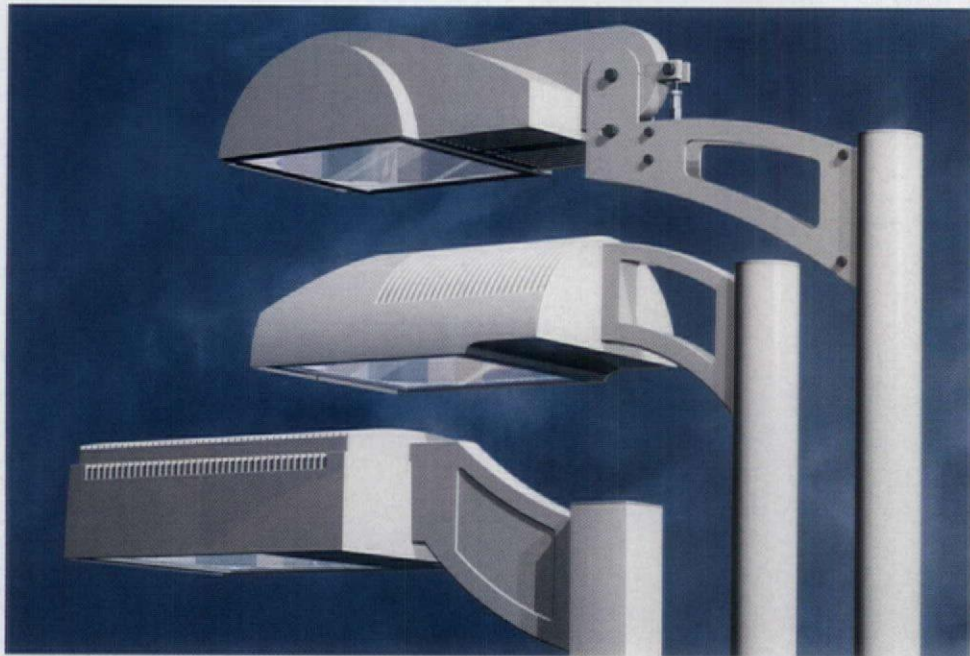

architectural lighting
ACE AWARDS
ARCHITECT'S CHOICE
FOR EXCELLENCE

Top 20 Manufacturer

KIM Lighting

Industry Insight

Innovation and customer support are the distinguishing hallmarks of the KIM brand.

KIM artfully blends state-of-the-art design, uncompromising quality, and exceptional performance with a singular focus on customer needs.

KIM backs its leading-edge products with support from initial application through in-service life to ensure that value produced is fully realized.

KIM Lighting has been creating innovative outdoor lighting solutions for over 70 years. From the beginning, KIM has been producing architecturally relevant, performance-oriented lighting products designed, engineered, and manufactured for the outdoor environment. This approach is the core of the company's focus. New products are designed and engineered to solve outdoor lighting needs and provide attractive, efficient lighting solutions.

KIM's approach to design has evolved into the KIM Lighting "Theory of Relativity." This defines the relationship of luminaires to the position they occupy in the architectural site. Area lighting is developed with an entirely different set of design and performance criteria than pedestrian-level luminaires, which are different from criteria used on wall-mounted products. This approach addresses performance requirements, physical scale, detailing, and the perspective from which products are viewed when installed in real-world environments. The process also recognizes that outdoor area lighting is seen most often when it is not functional—during the day. This daylight visibility means KIM products must be aesthetically pleasing when they are not in use, and perform well when the sun goes down. This sensitivity to product design, placement, and function is a KIM hallmark. The integration of design, from site/area lighting to mounting intimate with architectural surfaces, produces a unification that displays visual logic to site occupants.

For illuminating building surfaces and site features, landscape accents and architectural floodlights offer a wide range of options to adapt to virtually any need. Each product provides a distinct function, while utilizing shared design detailing, scaled to reflect specific locations in the site environment.

Every KIM product is built for the harsh outdoor environment and supervised through a quality program that is audited to ISO-9001:2000 standards. While several others have copied KIM product appearances, they fail to capture the attention to detail, performance, quality, and spirit that comes from being the originator of ideas. □

For more information: (626) 968-5666; www.kimlighting.com

Photos: The Architectural Arm Series; (top right) the Direct Burial Floodlight; (bottom right) Bounce Bollard Series