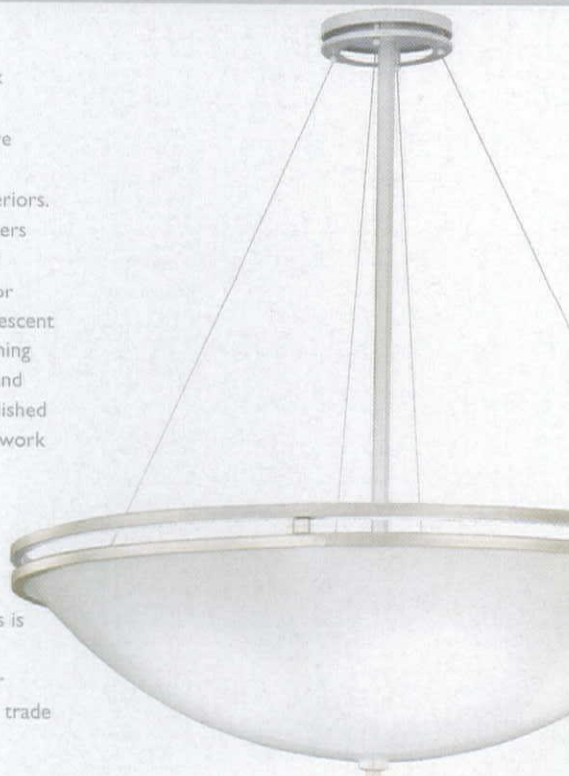

NORFOLK ARCHITECTURAL DECORATIVE SERIES

Integrating function with style. W.A.C. Lighting's new Norfolk Series features a family of architecturally styled decorative luminaires designed to light contemporary commercial interiors. Pendants are offered in diameters from 14" to 48" with glass and acrylic diffusers and available for compact fluorescent or incandescent lamping. Options include matching ADA sconces, ceiling mounts and close-to-ceiling luminaires. Polished brass and brushed nickel metalwork are available.

W.A.C. Lighting's Norfolk Architectural Decorative Series is stocked in New York and Los Angeles, and can be seen in our Dallas Showroom and at major trade shows around the globe.

W.A.C. | LIGHTING
Experience the value. Value the experience.

Tel. 800.526.2588
wacighting.com