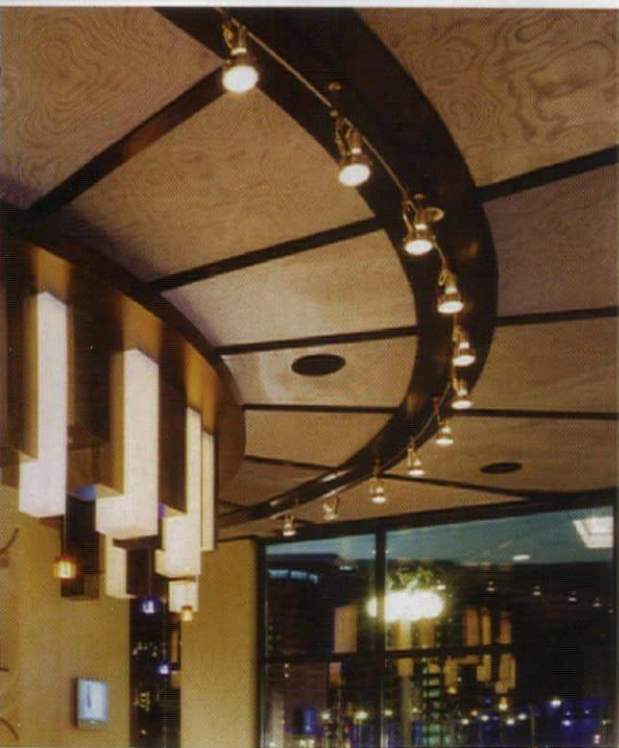

T~trak™

Track Lighting with a Twist

a brand of **TECH** Lighting

The first hand-bendable line-voltage track lighting system.

The revolutionary design features a sleek metal that can be curved in the field to form practically any shape. Complete with powerful and versatile illumination options, including incandescent and ceramic metal halide lamp configurations for heads and a host of decorative pendant designs.

T~trak — it's track lighting with a twist.

TECH
Lighting

www.techlighting.com

Winner of the
Lightfair 2003 Design
Excellence Award

Circle No. 8 or www.archlighting.com/productinfo