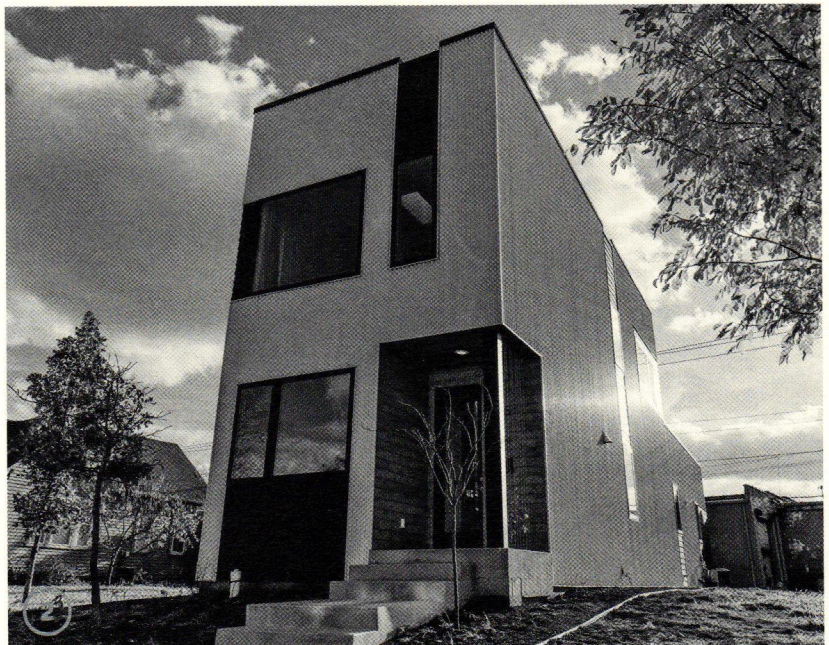

**FITCH PLACE** // David Rausch Studio // 340 Fitch Place, Zionsville // The Midwest's agrarian roots were the inspiration for this home, which features reclaimed barn wood siding that's complimented with contemporary materials. The design takes advantage of expansive northern views. 8