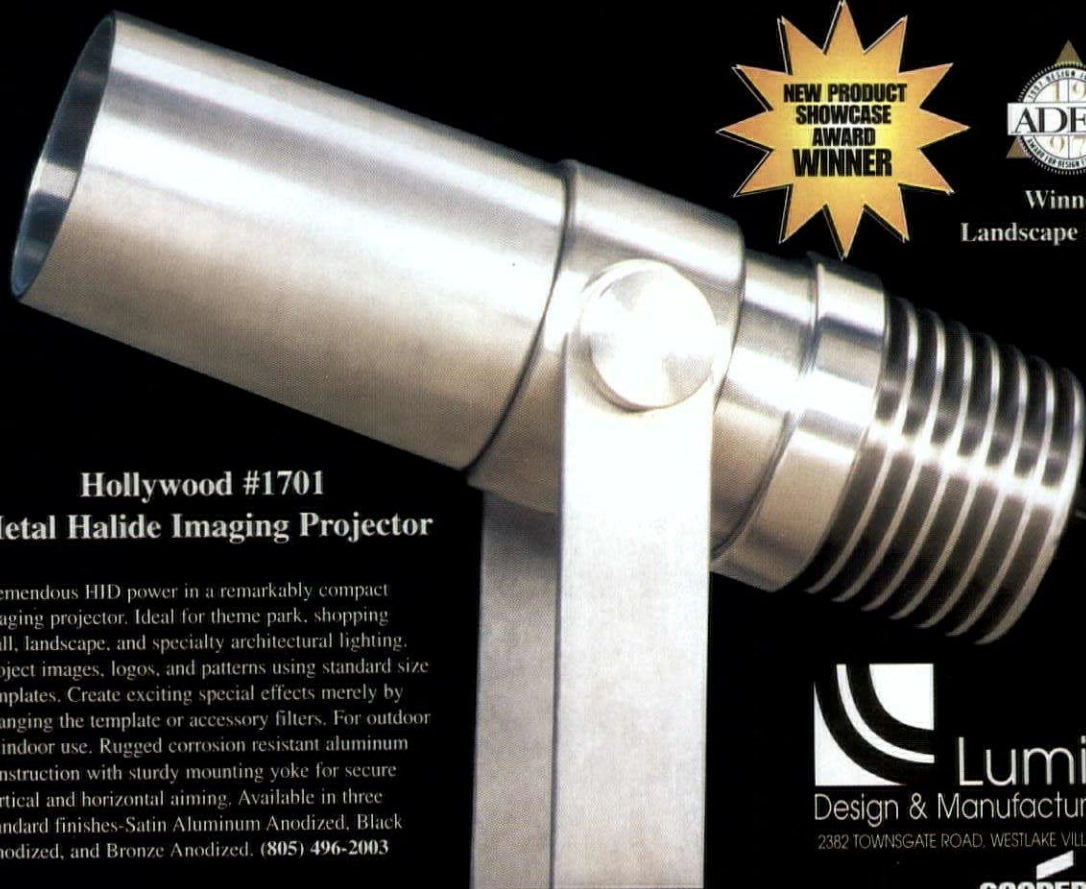

Marco Inc.
457 N. Leavitt Street
Chicago, IL 60612
Tel: 800-346-2726
Fax: 312-829-6083
marcoltg@eudoramail.com

Marinco Specialty Wiring Devices
2655 Napa Valley Corporate
Drive
Napa, CA 94558
Tel: 800-767-8541, 707-226-8600
Fax: 707-226-9670
swd@marinco.com
www.marinco.com

Mario Industries Inc.
P.O. Box 3190
Roanoke, VA 24015
Tel: 540-342-1111
Fax: 540-345-4813
MarioInd@aol.com

MariTeam Lighting
85 O'Leary Avenue
St. John's, NF A1B 2C9
Canada
Tel: 709-753-2373
Fax: 709-753-2180
mariteam@mariteam.com
www.mariteam.com

Marktech Optoelectronics
120 Broadway
Menands, NY 12204
Tel: 800-984-5337, 518-786-6591
Fax: 518-432-7454
info@marktechopto.com
www.marktechopto.com

Martin Professional
Inc.
3015 Greene Street,
South Fl. Ind. Park
Hollywood, FL 33022-2228
Tel: 954-927-3005
Fax: 954-929-6405
martin@martinpro.com
www.martinpro.com

Material Plane
PO Box 389
2504 Rosicky Avenue
Malin, OR 97632
Tel: 541-723-2750
Fax: 541-723-2610
matplane@aol.com
www.materialplane.com

Matrix
776 South Green Street
Tupelo, MS 38801
Tel: 800-234-1890
Fax: 662-680-6619
www.thomasc-i.com

MaxLite/SK America Inc.
60E Commerce Way
Totowa, NJ 07512
Tel: 800-555-5629, 973-256-3330
Fax: 973-256-9444
info@maxlite.com
www.maxlite.com

Winner
Landscape Lighting

Hollywood #1701 Metal Halide Imaging Projector

Tremendous HID power in a remarkably compact imaging projector. Ideal for theme park, shopping mall, landscape, and specialty architectural lighting. Project images, logos, and patterns using standard size templates. Create exciting special effects merely by changing the template or accessory filters. For outdoor or indoor use. Rugged corrosion resistant aluminum construction with sturdy mounting yoke for secure vertical and horizontal aiming. Available in three standard finishes-Satin Aluminum Anodized, Black Anodized, and Bronze Anodized. (805) 496-2003

Lumière
Design & Manufacturing Inc.
2382 TOWNSGATE ROAD, WESTLAKE VILLAGE, CA 91361

COOPER Lighting