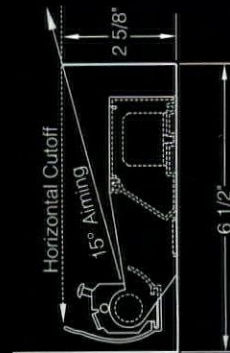

*U.S. Patent No. 5,550,725 and foreign.