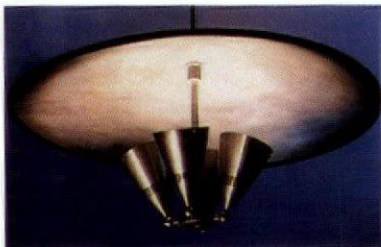

Fabulux Inc.

Four brushed aluminum bullets, each rated for a maximum 300W, throw light up into a perforated aluminum dish that passes 50 percent of the light through to the ceiling, reflecting the rest below in a soft pool. Stem and canopy are painted silver-gray hammertone; dish is edged in neoprene.