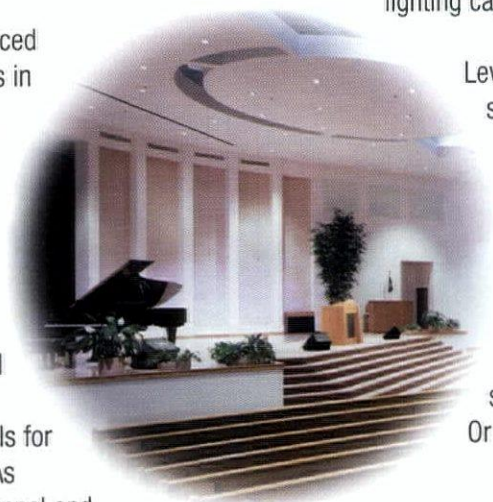

And Leviton *box-mounted* dimmers offer the finest digital circuitry for advanced control along with high styling. For instance, our Monet™ is the right choice for scene-lighting capability as well as multi-point control.

As a result, we enable you to SPEC Leviton for all your multi-use environments, such as hotels, schools, office buildings, convention spaces, museums, restaurants, sports arenas, concert halls and theaters, to name just a few examples.

Discover the next millenium of lighting control systems today — at Leviton's Lighting Control Division. Join the growing numbers of those who specify Leviton. Call 1-800-323-8920. Or visit our website at www.leviton.com.

LEVITON®
LIGHTING CONTROL DIVISION

Building A Connected World

Circle No. 20 on product service card