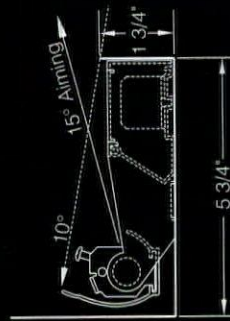

*U.S. Patent No. 5,550,725 and foreign.