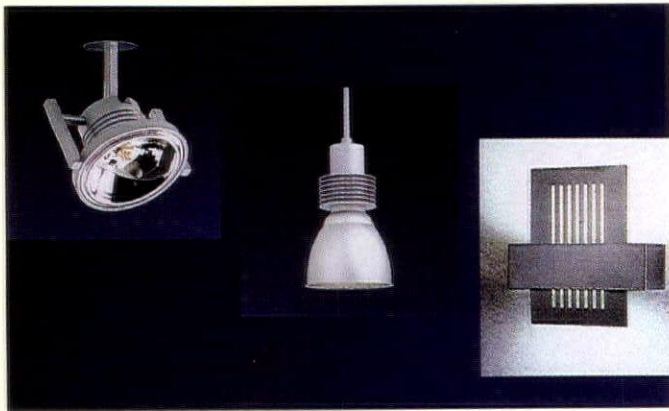

Prescolite's Collection '99 by Wever & Ducre

downlight (the 1999 Lightfair Best New Product of the Year award winner), its new Lite Box Lite Deco product Line, Lite Trac Line Voltage MR16 track heads and the Collection '99 by Wever & Ducre product line. In 1999, Prescolite also premiered the release of multi-wattage Intelectplus dimming; full-range dimming for compact fluorescent downlights with end-of-lamp-life protective circuitry, low inrush and low THD at the lowest price in the industry. This new ballast, although electronically superior in all of its features, is truly remarkable because of its open 0-10V architecture, making it possible to be used with virtually any dimmer manufacturer's product.

These exciting products reflect an underlying philosophy at Prescolite that is taking them into the new century. Prescolite is the inventor of ISD or Integrated Systems Design. This unique product development approach views the lighting fixture not as an end product, but rather as a building component. As such, each lighting fixture is designed as a systems component that requires concurrent design consideration of the mechanical, optical and electrical fixture; the lamp, the ballast, any connected electrical or electronic switches, dimmers or occupancy sensors. In addition, the ISD design philosophy and approach require the fixture designer to appreciate the fact that in the finished building system, the human being is a component part as well. This appreciation of the human component explains the success of Virtual Source optics. The unique patented geometry of Virtual Source is the first downlight reflector optic to deal with the viewer ergonomically as a part of its product design strategy. The design and development philosophy at Prescolite has led to a recognized position in the lighting industry as an innovator and a design leader.

Looking to the future, Prescolite is positioned well to meet the needs of our industry. It comes with a legacy of innovation from

its founder Pres Jones, while benefiting from a young and energetic management team recognized for their obvious passion for lighting. The corporate advertising slogan is a reflection of that passion and also represents a corporate commitment. The corporate slogan, "A New Quality of Light," remains a promise to the professional lighting community by Prescolite to continue to innovate in design, bringing to the market meaningful products with features that truly benefit the designer, the engineer, the contractor and ultimately, the owners and users of the spaces in which their products are applied.

compact fluorescent. In 1998, Prescolite released its two revolutionary modular product lines, M3 modular track lighting (patent pending) and Signos modular decorative downlighting trims (patent pending).