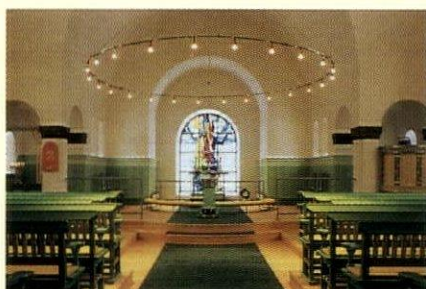

Bruck Lighting USA

Bruck is the leading innovator in the area of low-voltage halogen cable and track systems. Pioneering a new approach to design, Bruck has been a developer and promoter of new standards in aesthetics, product quality and safety.

Low-voltage halogen systems have evolved into a highly demanded form of lighting, finding a diversity of extensive and varied applications. Bruck Lighting provides an assortment of product styles, which facilitate both discreet highlighting within an architectural frame and the vibrant illumination of the room.

Bruck Lighting offers seven low-voltage systems. Among the most popular are:

Flex-Line—The only completely flexible two-circuit track system on the market today. Able to make very small curves to fit virtually any design whim without retaining any memory. The system's two independent circuits allow for twice the wattage within the same space.

V/A—This track, consisting of two hollow copper tubes with plastic insulation, can both change direction and elevation by the use of different track connectors.

High-Line—Bruck Lighting is the co-creator of the two-wire cable system. This system is able to extend from wall to wall, wall to ceiling and ceiling to ceiling up to 30 ft. without the use of center ceiling supports.

Shou—Designed for the two-circuit system utilizes matte aluminum, handcrafted cherry wood and white opaque glass for its fixtures.

Nearly all Bruck Lighting fixtures are now available with a universal plug-in connector that enables pendants, spot and accent fixtures to be applied to any Bruck system or to be used as monopoints.