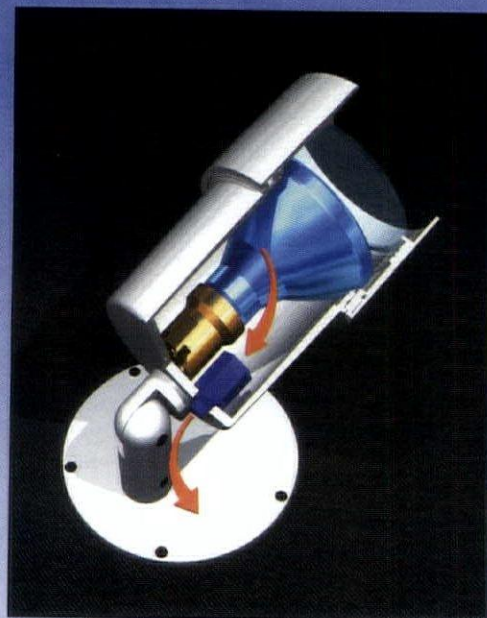

The ACV™ Valve System (patent pending)

The ACV™ Valve System (Anti-Condensation Valve) utilized in B-K Lighting's PAR30/PAR38 fixtures expels moisture-laden air from the hermetically sealed optical compartment, creating an internal vacuum and eliminating the possibility of condensation. Contact us today for more information.

B-K LIGHTING... the number one choice in specification-grade, outdoor architectural lighting.

7595 N. Del Mar Avenue • Fresno, CA 93711 • (559) 438-5800 Fax: (559) 438-5900
email: info@bklighting.com • web: www.bklighting.com

Circle No. 5

**WAS YOUR
COMPANY
FEATURED IN
A RECENT
ISSUE?**