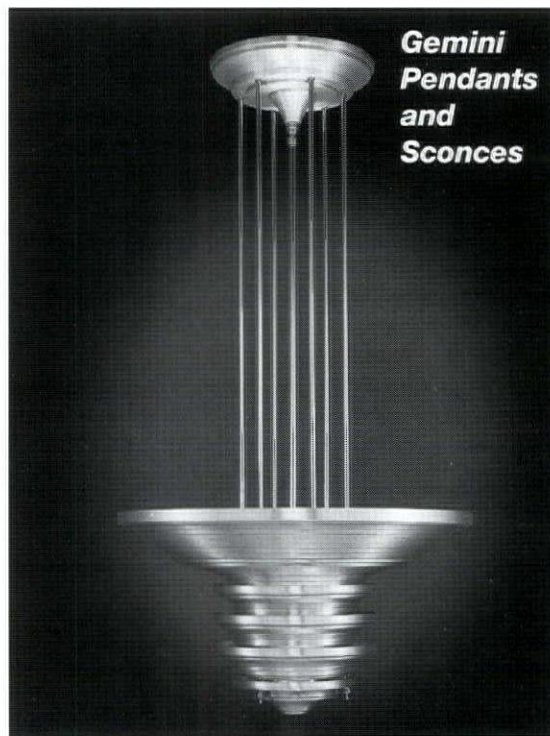

Pro-Tapes & Specialties Inc.
100 Northfield Avenue
Edison, NJ 08837
Tel: 732-346-0900
Fax: 732-346-0777
sales@protapes.com
www.protapes.com

Professional Sound
& Lighting Products
9241 W. Virginia Place
Lakewood, CO 80226
Tel: 303-986-5999
Fax: 303-986-8572
plspjfly@worldnet.att.net

Profile Systems LLC
1000 E. 80th Place
Suite 105 S
Merrillville, IN 46410
Tel: 219-757-3575
Fax: 219-757-3541
sales@profile-systems.com
www.profile-systems.com

Progress Lighting
PO Box 5704
Spartanburg, SC 29304
Tel: 864-599-6000
Fax: 864-599-6151
progress@progresslighting.com
www.progresslighting.com

Prolume Inc.
525 Fan Hill Road Unit 6
Monroe, CT 06468
Tel: 203-268-7778
Fax: 203-268-7855

Promolux
PO Box 40,
1809 Shawnigan Lake Road
Shawnigan Lake, BC V0R 2W0
Canada
Tel: 800-519-1222, 250-743-1222
Fax: 250-743-1221
www.mgvinc.com/promolux

Prudential Lighting
1774 East 21st Street
Los Angeles, CA 90058-0736
Tel: 213-746-0360
Fax: 213-746-8838
sales@prulite.com
www.prulite.com

Pryor Lighting Corporation
409 Highland Avenue Ext
Middletown, NY 10940
Tel: 914-343-8108

PSI West
225 S. 7th Ave.
City of Industry, CA 91746
Tel: 626-968-9669
Fax: 626-330-1390

PV-DesignPro
PO Box 1043
Kihei, HI 96753
Tel: 808-879-7880
Fax: 808-879-5060
mpelosi@maui.net
www.maui.net/~sandy/PV-
DesignPro.html

**THE ORIGINAL CAST™
LIGHTING**

6120 DELMAR BLVD • ST. LOUIS, MO 63112
314.863.1895 • FAX 314.863.3278
www.theOCL.com

Circle No. 25 on product service card